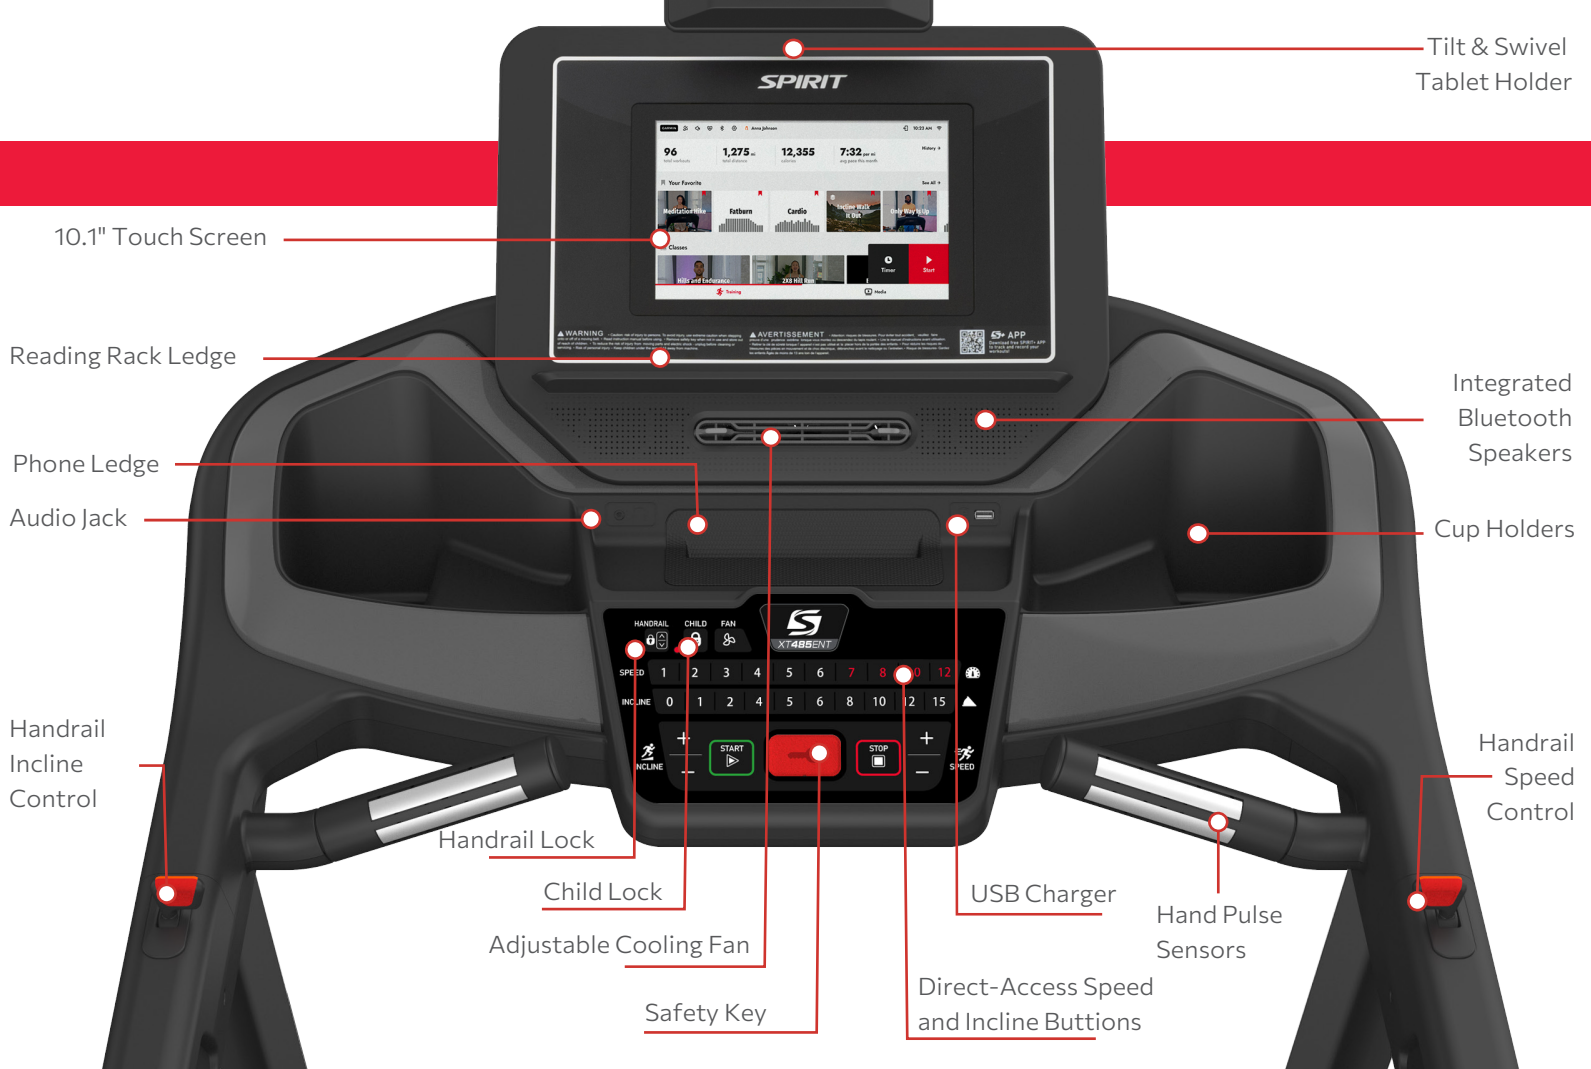

ENTERTAINMENT CONSOLE FEATURES:

10.1" TOUCHSCREEN

SCREEN MIRRORING

ENTERTAINMENT APPS

NEWS APPS

USB CHARGING PORT

BLUETOOTH FTMS

BUILT-IN SPEAKERS

The Spirit Fitness XT485ENT Folding Treadmill is the perfect mix of feature and function. With a large 10.1" ClearView+™ touchscreen display, you can easily navigate through 23 preset and 8 custom programs, built-in apps, or screen mirror from your Android or Apple devices. Connect to your favourite 3rd-party apps, heart rate monitors, and wireless headphones with built-in Bluetooth. Garmin users can pair their compatible smart wearables to the XT485 to view their most significant training data in real-time. Elevate your training with the sleek charcoal metallic steel frame, spacious 22" x 60" running surface, and reliable 4.0 HP PowerMax™ drive motor with a top speed of 12 mph and 15 levels of incline.

FEATURES

- Advanced Bluetooth-enabled 10.1" ClearView+™ touchscreen display with built-in apps, screen mirroring, and USB charging port
- Screen mirror or stream from preloaded apps like Netflix, YouTube, and more
- Built-in Bluetooth connects to apps, audio, heartrate accessories, and compatible Garmin wearables*
- 22" x 60" running deck with a 4.0 HP PowerMax™ motor, 12mph top speed, and 15 levels of incline
- New rocker-style handrail-mounted controls for quick changes to speed and incline
- Swivel and tilt tablet holder for all your devices

Tilt & Swivel
Tablet Holder

10.1" Touch Screen

Reading Rack Ledge

Phone Ledge

Audio Jack

Handrail
Incline
Control

Handrail Lock

Child Lock