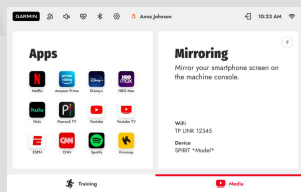

- Intuitive User Interface
- Built-In Apps
- Track Your History
- Multiple Workout Views
- And More!

EQUIPMENT SPECIFICATIONS

Console	10.1" Touchscreen, Screen Mirroring (iOS or Android), Wi-Fi, Preloaded Apps, Bluetooth FTMS, Bluetooth Speakers, Tilt & Swivel Tablet Holder, USB Charging Port, Audio Jack, Adjustable Fan, Child Lock, Wireless Updates
Programs	Manual, Hill, Fat Burn, Cardio, Strength, HIIT, Fusion, 5K, 10K, Target Time / Distance / Calories, 8 Custom, 4 HRC, 7 Fitness Tests
Heart Rate	Contact & Bluetooth (5kHz & Bluetooth), Chest Strap Not Included
Speed/Incline	0.5 - 12 mph (0.1 increments) / 15 Levels (0.5 increments)
Handrail Controls	Yes, Speed & Incline
Drive Motor	4.0 HP PowerMax™ Motor
Deck	1" Phenolic, Wax Deck
Belt	22" x 60"
Rollers	2.5" (Crowned)
Frame	Folding, Heavy-Gauge Steel with Durable Powder Coat Paint
Assembled Dimensions	81" L x 36" W x 68" H, 288 lb
Packaging	85" L x 36" W x 14.7" H, 316 lb
Max User Weight	425 lb

WARRANTY INFORMATION

*For compatible Garmin smart wearables only
Residential Warranty: Frame/Motor/Deck: Lifetime, Parts: 10 Years, Touchscreen: 2 Years, Labour: 1 Year

SALES: 1.888.707.1880

SALES@DYACO.CA

WWW.SPIRITFITNESS.CA