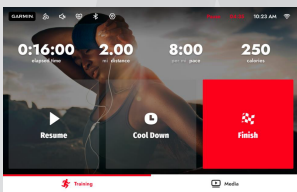

- Intuitive User Interface
- Built-In Apps
- Track Your History
- Multiple Workout Views
- And More!

EQUIPMENT SPECIFICATIONS

Console	10.1" Touchscreen, Screen Mirroring (iOS or Android), Wi-Fi, Preloaded Apps, Bluetooth FTMS, Bluetooth Speakers, Tilt & Swivel Tablet Holder, USB Charging Port, Audio Jack, Adjustable Fan, Child Lock, Wireless Updates
Programs	Manual, Hill, Fat Burn, Cardio, Strength, HIIT, Fusion, 5K, 10K, Target Time / Distance / Calories, 8 Custom, 4 HRC, 7 Fitness Tests
Heart Rate	Contact & Bluetooth (5kHz & Bluetooth), Chest Strap Not Included
Speed/Incline	0.5 - 12 mph (0.1 increments) / 15 Levels (0.5 increments)
Handrail Controls	Yes, Speed & Incline
Drive Motor	4.0 HP PowerMax™ Motor
Deck	1" Phenolic, Wax Deck
Belt	22" x 60"
Rollers	2.5" (Crowned)
Frame	Folding, Heavy-Gauge Steel with Durable Powder Coat Paint
Assembled Dimensions	81" L x 36" W x 68" H, 288 lb
Packaging	85" L x 36" W x 14.7" H, 316 lb
Max User Weight	425 lb