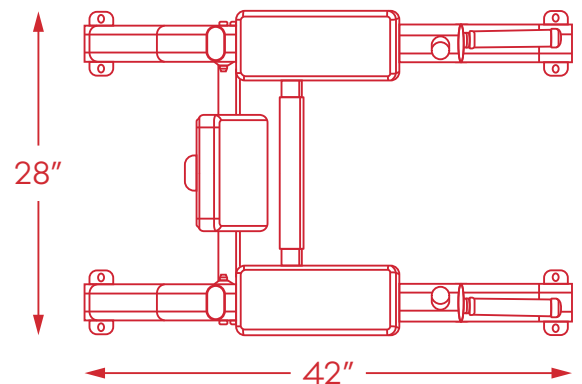

VERTICAL KNEE RAISE / DIP

SKU: VKR

STANDARD FEATURES

- Inward angled arm pads.
- Properly angled grips for dip and knee raise.
- Attractive flat oval tube construction.

Lifetime limited warranty on frame, welds, and weights, 3 years on bearings, guide rods, cams, and pulleys, 1 year on cables. See warranty for details.